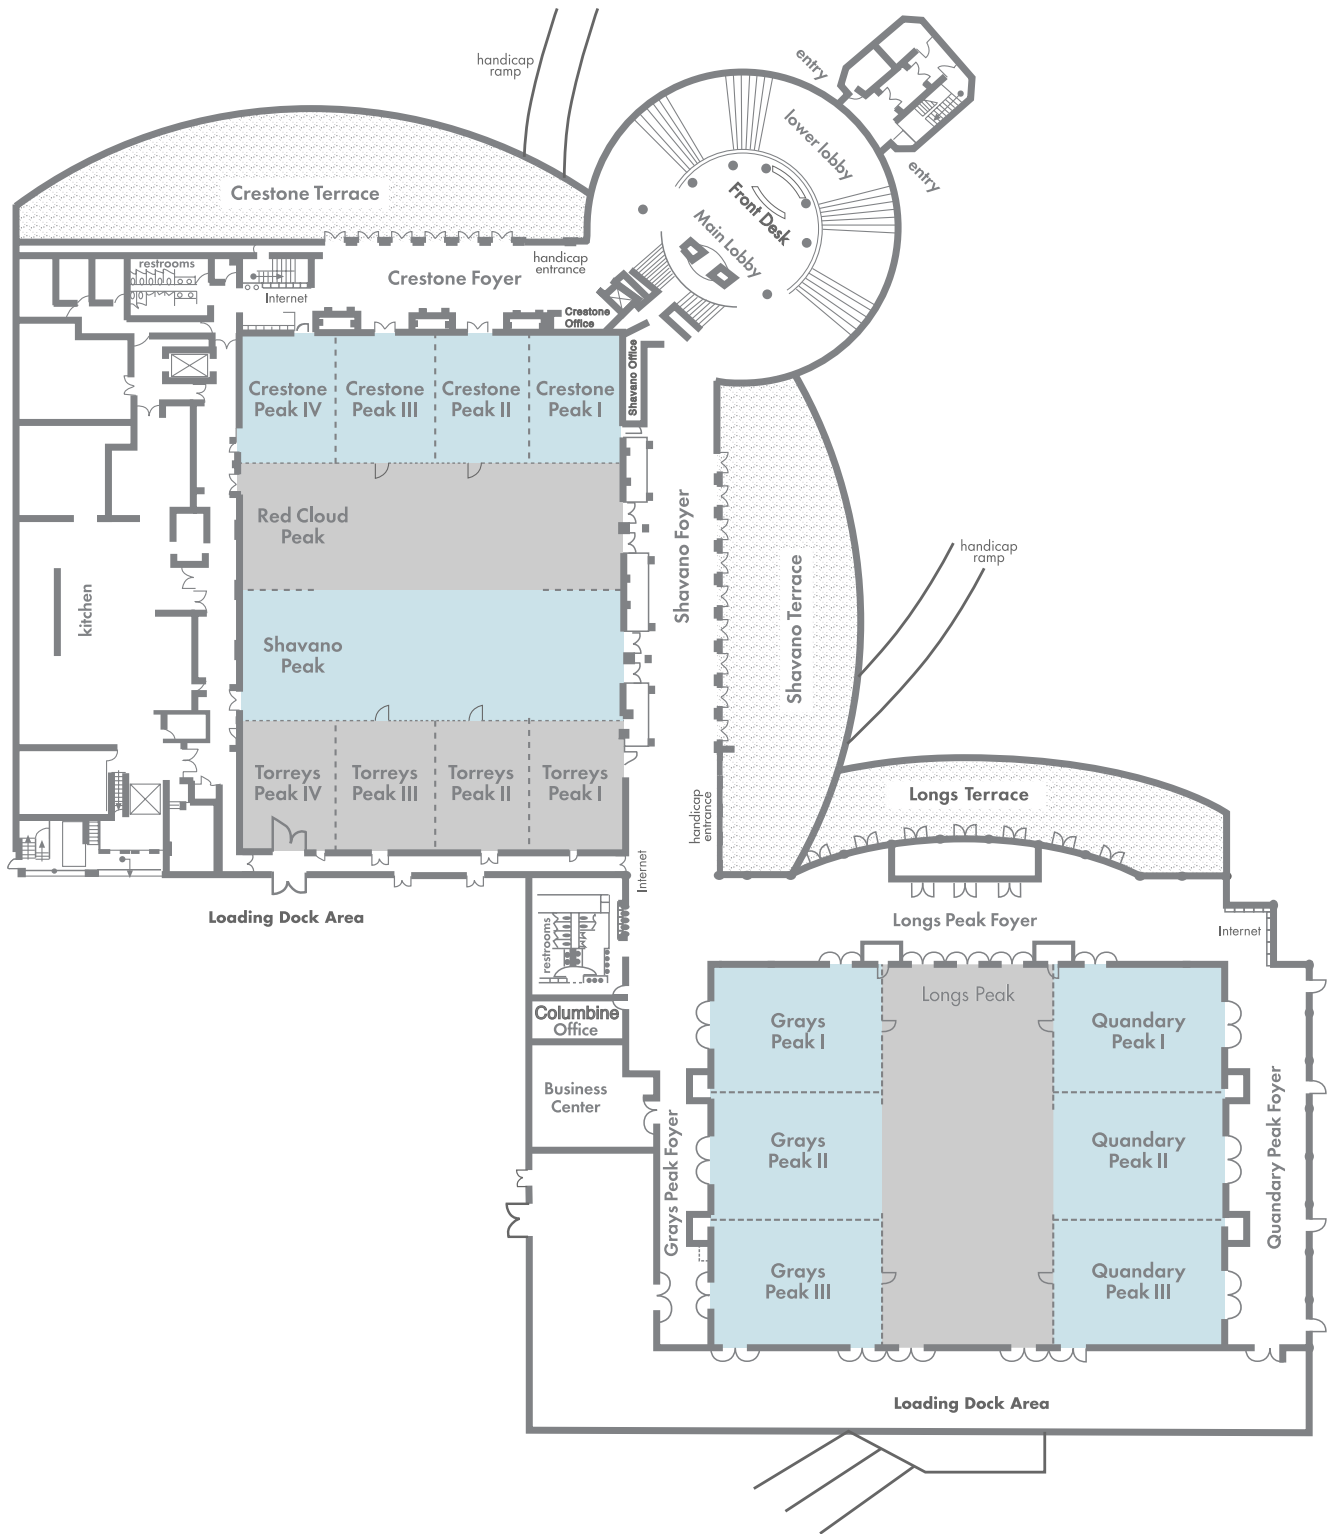

CONFERENCE ROOMS

COLORADO ROCKIES BALLROOM & COLUMBINE ROOM

COLORADO ROCKIES EXHIBIT CAPACITIES 8x8 booths 120 8x10 booths 104 10x10 booths 92	COLUMBINE BALLROOM EXHIBIT CAPACITIES 8x8 booths 150 8x10 booths 125 10x10 booths 100