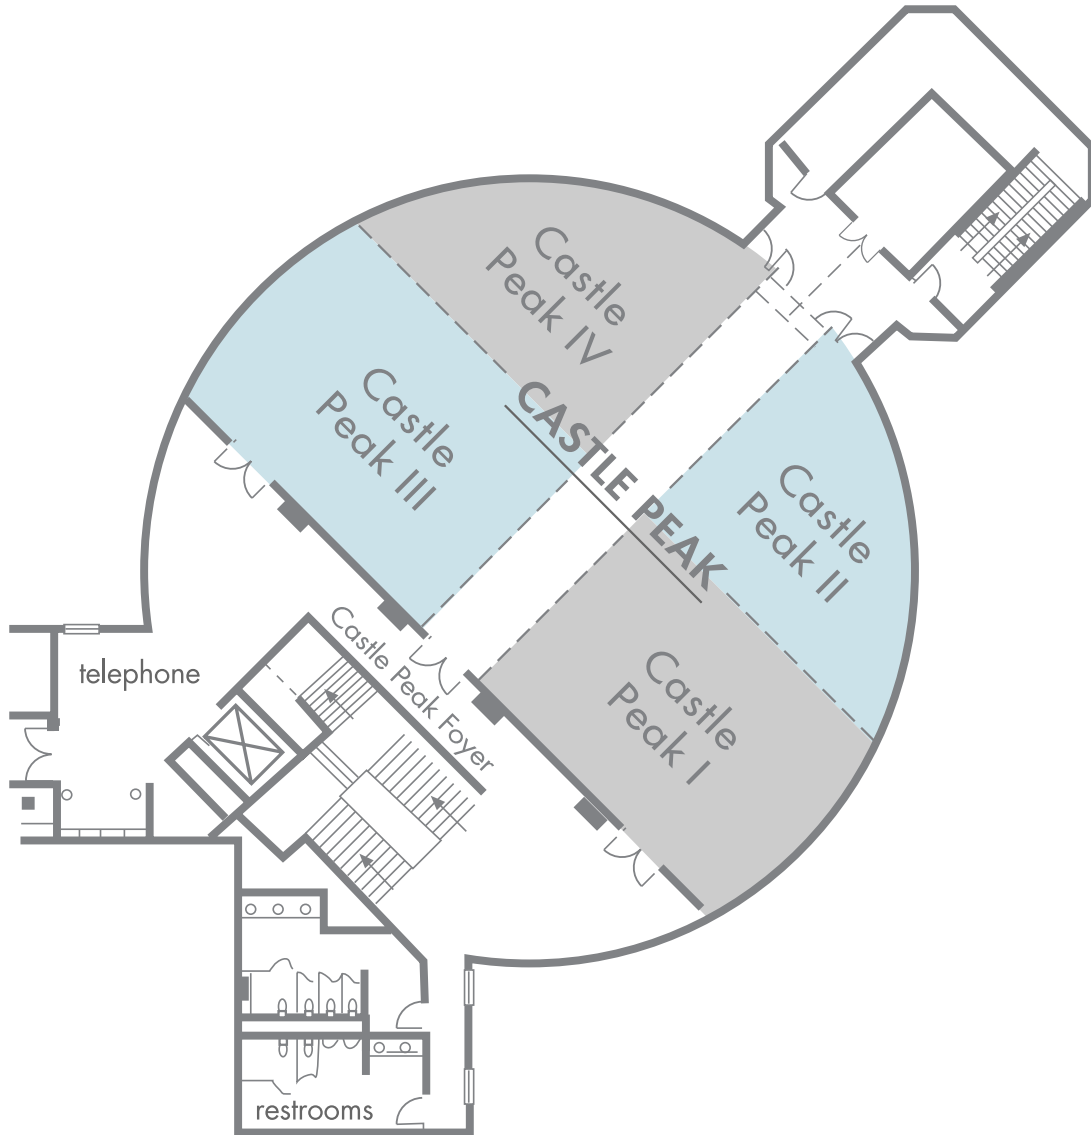

CONFERENCE ROOMS

CASTLE PEAK MEETING ROOMS (SECOND FLOOR)

BOOYAH!

LARGEST CONFERENCE
CENTER IN THE COLORADO ROCKIES.

CONFERENCE ROOMS

BOARDROOM & ROOFTOP PATIO, BELVEDERE (THIRD FLOOR)

	SQUARE FOOTAGE	DIMENSIONS LXWXH (FEET)	SCHOOL THEATER	SCHOOL ROOM	CONFERENCE	HOLLOW SQUARE	U-SHAPE	RECEPTION	DINING ROUNDS OF 12 PEOPLE
CASTLE PEAK	3,950	ROUND	400	176	X	X	X	400	324
CASTLE PEAK I	1,000	25X37X9.8	120	45	36	36	30	120	72
CASTLE PEAK II	700	23X34X9.8	60	24	20	24	20	60	48
CASTLE PEAK III	1,000	25X37X9.8	120	45	36	36	30	120	72
CASTLE PEAK IV	700	23X34X9.8	60	24	20	24	20	60	48
CASTLE PEAK FOYER	1,350	X	X	X	X	X	X	130	X
BELVEDERE	3,950	X	X	X	X	X	X	400	288
BOARDROOM	480	X	X	X	16	X	X	X	X