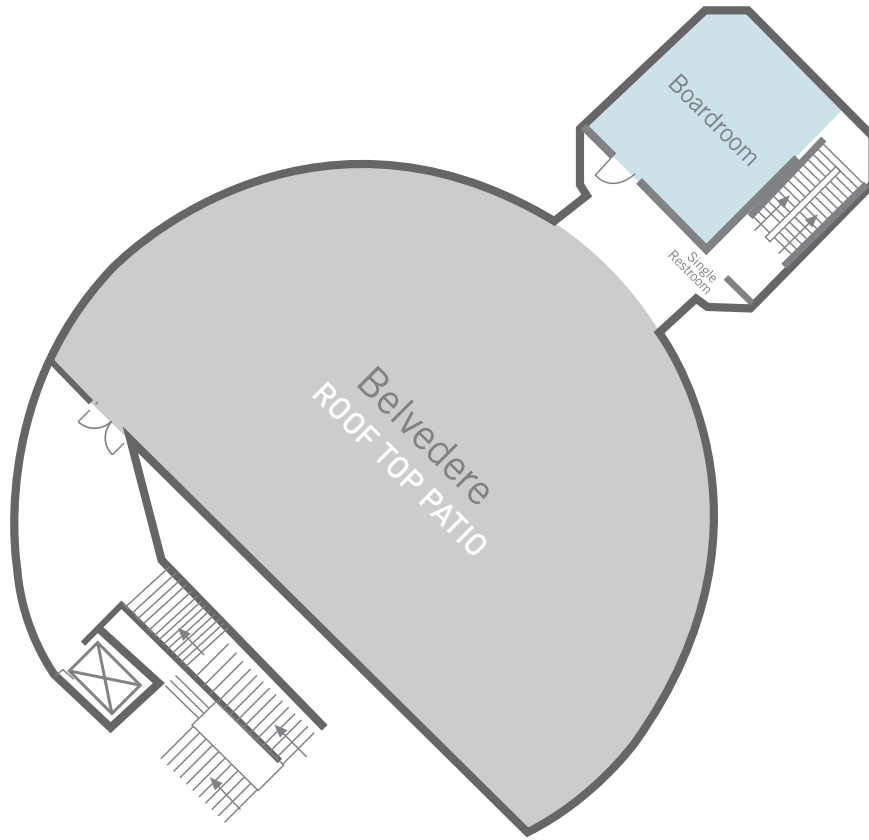

CONFERENCE ROOMS

CASTLE PEAK MEETING ROOMS (SECOND FLOOR)

BOOYAH!

LARGEST CONFERENCE
CENTER IN THE COLORADO ROCKIES.

CONFERENCE ROOMS

BOARDROOM & ROOFTOP PATIO, BELVEDERE (THIRD FLOOR)

	SQUARE FOOTAGE	DIMENSIONS LXWXH (FEET)	SCHOOL THEATER	SCHOOL ROOM	CONFERENCE	HOLLOW SQUARE	U-SHAPE	RECEPTION	DINING ROUNDS OF 12 PEOPLE
CASTLE PEAK	3,950	ROUND	400	176	X	X	X	400	324
CASTLE PEAK I	1,000	25X37X9.8	120	45	36	36	30	120	72
CASTLE PEAK II	700	23X34X9.8	60	24	20	24	20	60	48
CASTLE PEAK III	1,000	25X37X9.8	120	45	36	36	30	120	72
CASTLE PEAK IV	700	23X34X9.8	60	24	20	24	20	60	48
CASTLE PEAK FOYER	1,350	X	X	X	X	X	X	130	X
BELVEDERE	3,950	X	X	X	X	X	X	400	288
BOARDROOM	480	X	X	X	16	X	X	X	X