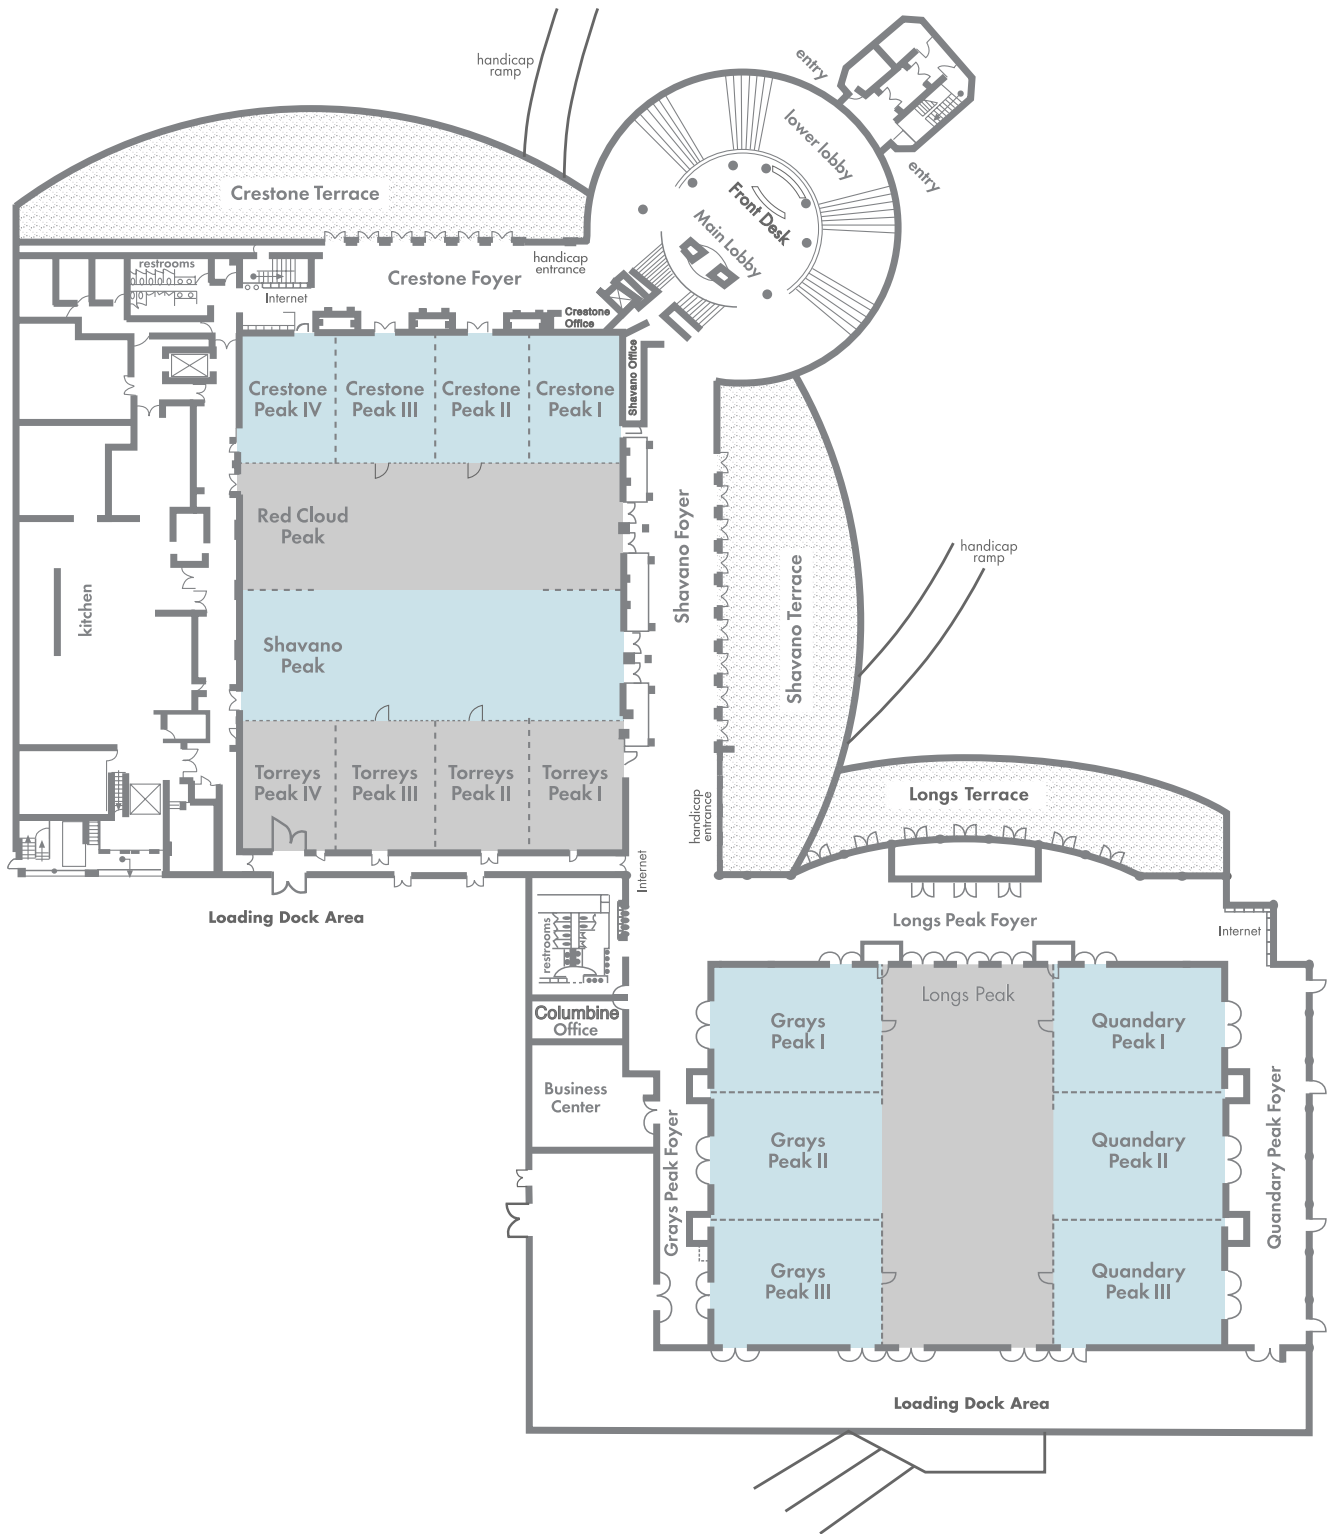

## COLORADO ROCKIES BALLROOM & COLUMBINE ROOM

<p><b>COLORADO ROCKIES EXHIBIT CAPACITIES</b>              8x8 booths 120 8x10 booths 104 10x10 booths 92</p>	<p><b>COLUMBINE BALLROOM EXHIBIT CAPACITIES</b>              8x8 booths 150 8x10 booths 125 10x10 booths 100</p>
---	--