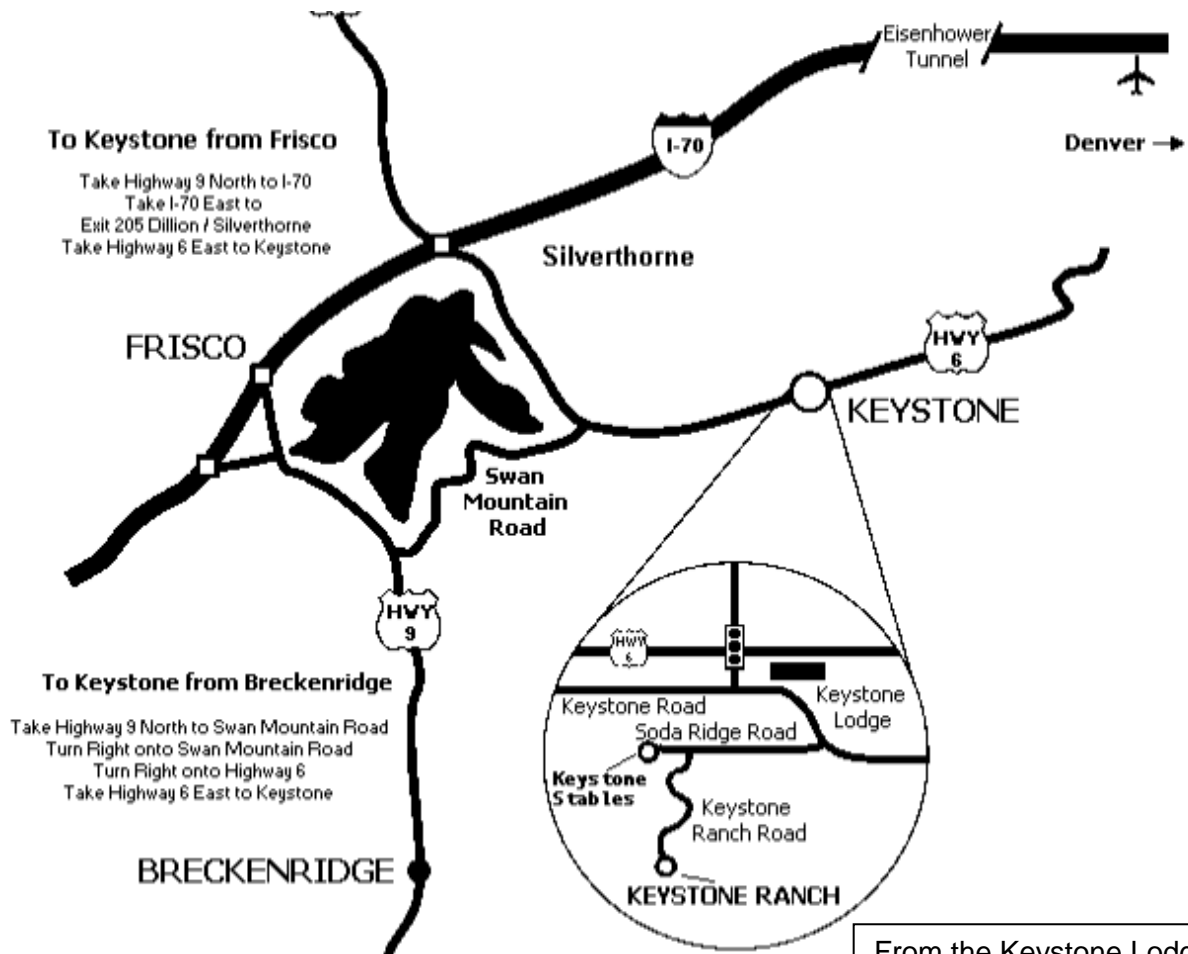

Directions to Keystone Stables

From the Keystone Lodge & Spa, take a left and then take the next left at the stop light intersection. Take an immediate left. Take you first right onto Soda Ridge Road.

Follow all the way down to the stop sign (approximately 1 mile). Go through the stop sign and you are there!

Transportation: 970-496-4200
 Guest Services Phone: 970-496-4000

MOST COMPREHENSIVE
 CONFERENCE CENTER
 IN THE COLORADO ROCKIES:
BOOYAH