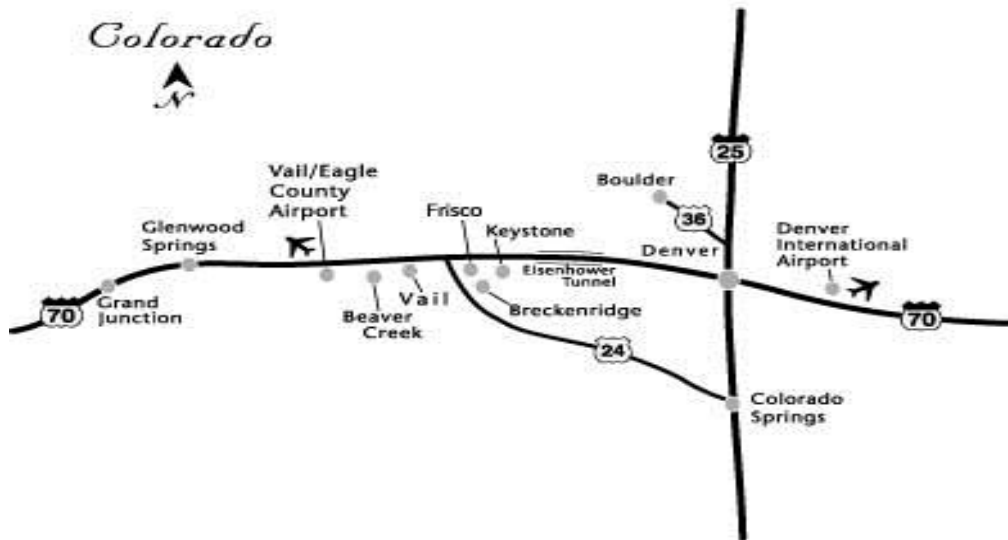

## Directions to Reception Center Condominium Front Desk

ADDRESS for GPS | 21996 U.S. 6, Keystone, CO 80435

**From Denver** | Allow approximately 90 minutes travel time. Exit the airport on Pena Boulevard to I-70 West. Stay on I-70 West for approximately 80 miles. Go through the almost two-mile long Eisenhower tunnel. Exit the tunnel and go approximately 6 miles to exit 205 (Silverthorne-Dillon). Turn left, going under I-70 overpass, onto Highway 6 (now heading East). Go approximately 7 miles until you come to Keystone.

**Condominium Front Desk:** Once in Keystone, turn right at the stop light, and make an immediate right hand turn. The Condominium Front desk is located directly ahead, and parking is available in front of the main entrance, on the left hand side.