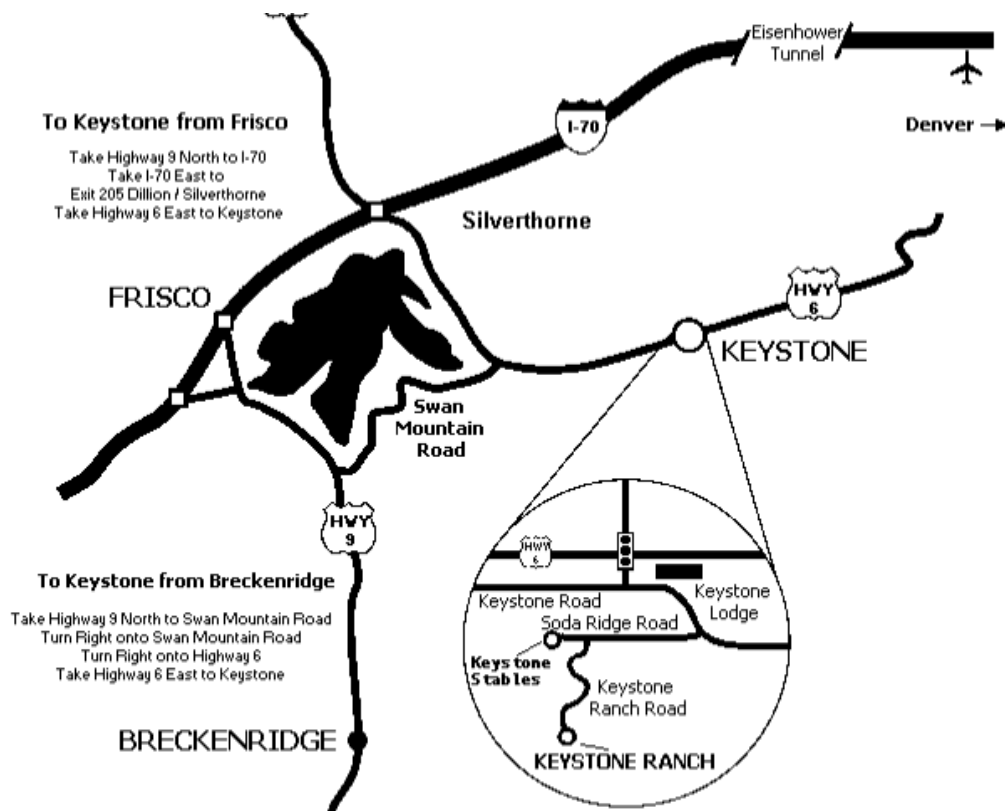

## Directions to Keystone Stables

From the Keystone Lodge & Spa, take a left and then take the next left at the stop light intersection. Take an immediate left. Take your first right onto Soda Ridge Road.

Follow all the way down to the stop sign (approximately 1 mile). Go through the stop sign and you are there!

Transportation: 970-496-4200  
 Guest Services Phone: 970-496-4000