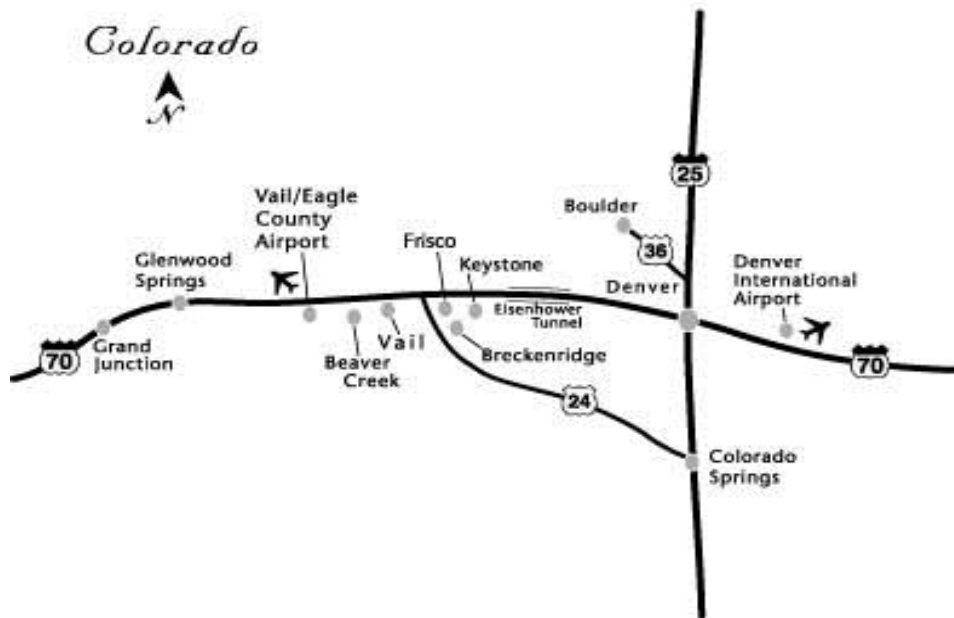

Directions to Keystone River Course

ADDRESS for GPS | 155 River Course Drive, Keystone, CO 80435

From Denver | Take Interstate 70 West through the Eisenhower Tunnel to Exit 205 (Dillon/Silverthorne).

Exit and turn left on to U.S. Highway 6. Continue approximately 6 miles east on U.S. Highway 6 to Keystone Resort

Driving time is about 1.5 hours from the airport

River Course | The River Course at Keystone is located just off of Highway 6, about 1/4 mile east of Swan Mountain Road. Turn right at Elk Drive, right again on Elk Circle, right on River Course Drive, and follow to the clubhouse parking lot.