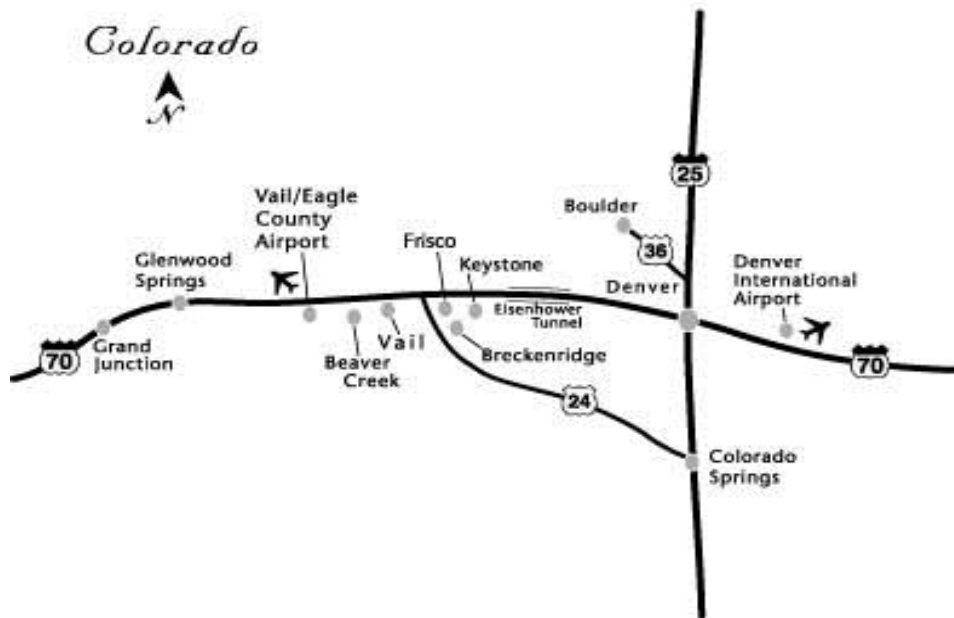

Directions to Keystone Ranch

ADDRESS for GPS | 1239 Keystone Ranch Road, Keystone, CO 80435

From Denver | Allow approximately 90 minutes travel time. Drive west on I-70 approximately 60-80 miles. Go through the almost two-mile long Eisenhower tunnel. Exit the tunnel and go approximately 6 miles to exit 205 (Silverthorne-Dillon). Turn left, going under I-70 overpass, onto Highway 6. Go approximately 7 miles until you come to Keystone.

Keystone Ranch | Once in Keystone, take a right at the first traffic light (Tennis Club Rd) and then an immediate left on Keystone Rd. Take the first right onto Soda Ridge Rd. When that dead ends at the Keystone Stables, take a left. Keystone Ranch Golf Course is located off of West Keystone Ranch Road. Follow the signs to the course/restaurant.