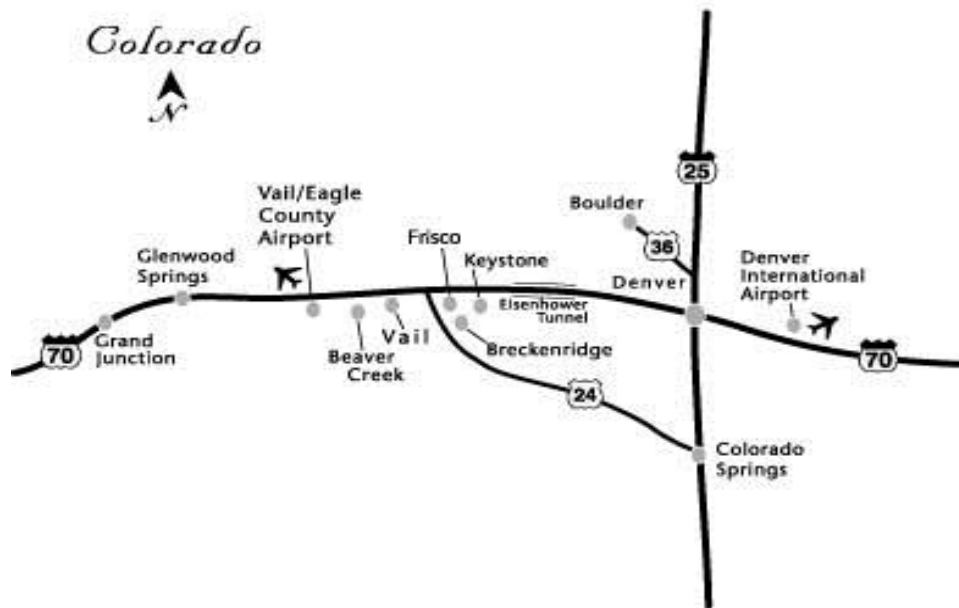

## Directions Hyatt Place Keystone

Address for GPS | 23044 U.S. Hwy 6, Keystone, CO 80435

**From Denver** | Allow approximately 90 minutes travel time. Drive west on I-70 approximately 60-80 miles. Go through the almost two-mile long Eisenhower tunnel. Exit the tunnel and go approximately 6 miles to exit 205 (Silverthorne-Dillon). Turn left, going under I-70 overpass, onto Highway 6. Go approximately 7 miles until you come to Keystone.

**Hyatt Place Keystone** | Once in Keystone, go past the traffic light and continue east on Hwy. 6. Just after mile marker 216 take a right on Rasor Drive then an immediate left. Hyatt Place is a six story salmon colored hotel. Underground parking is available.