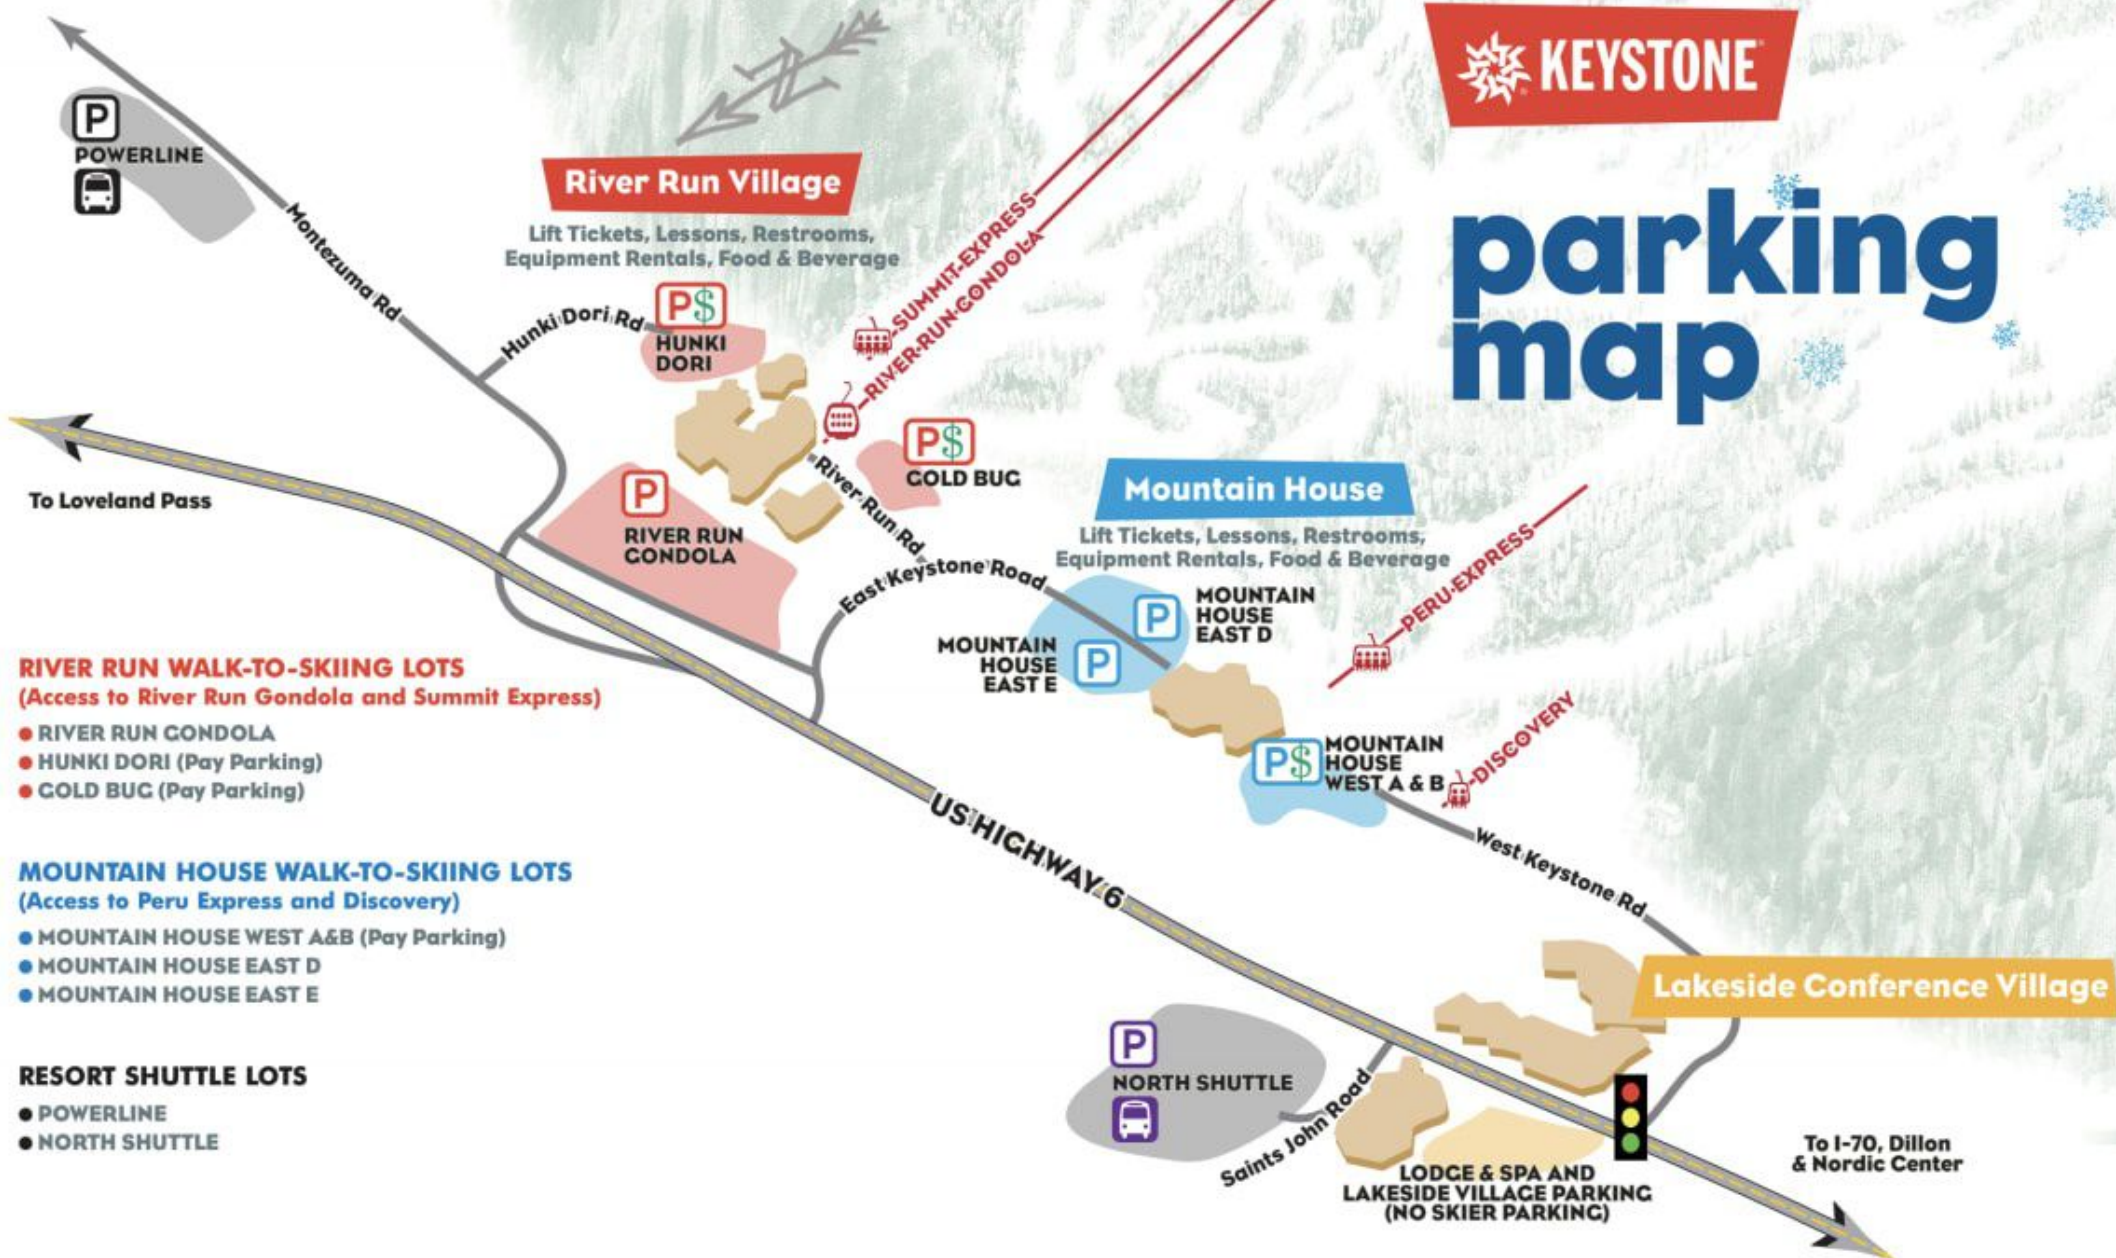

parking map

River Run Village

Lift Tickets, Lessons, Restrooms, Equipment Rentals, Food & Beverage

PS
HUNKI DORI

PS
GOLD BUC

P
RIVER RUN GONDOLA

Mountain House

Lift Tickets, Lessons, Restrooms, Equipment Rentals, Food & Beverage

P
MOUNTAIN HOUSE EAST D

P
MOUNTAIN HOUSE EAST E

PS
MOUNTAIN HOUSE WEST A & B

Lakeside Conference Village

P
NORTH SHUTTLE

LODGE & SPA AND LAKESIDE VILLAGE PARKING (NO SKIER PARKING)

RIVER RUN WALK-TO-SKIING LOTS (Access to River Run Gondola and Summit Express)

- RIVER RUN GONDOLA
- HUNKI DORI (Pay Parking)
- GOLD BUC (Pay Parking)

MOUNTAIN HOUSE WALK-TO-SKIING LOTS (Access to Peru Express and Discovery)

- MOUNTAIN HOUSE WEST A&B (Pay Parking)
- MOUNTAIN HOUSE EAST D
- MOUNTAIN HOUSE EAST E

RESORT SHUTTLE LOTS

- POWERLINE
- NORTH SHUTTLE

To I-70, Dillon & Nordic Center