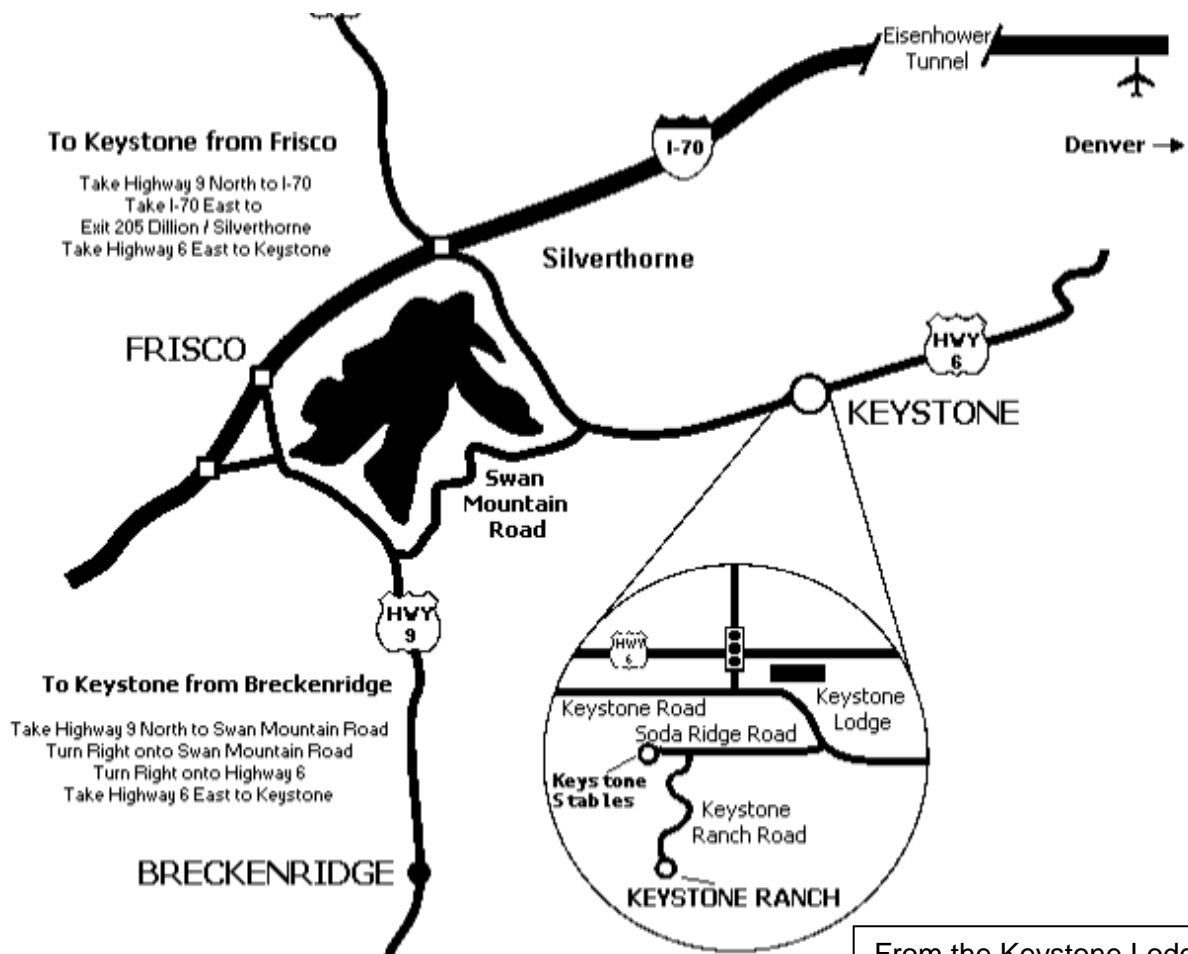

Directions to Keystone Stables

From the Keystone Lodge & Spa, take a left and then take the next left at the stop light intersection. Take an immediate left. Take you first right onto Soda Ridge Road.

Follow all the way down to the stop sign (approximately 1 mile). Go through the stop sign and you are there!

Transportation: 970-496-4200
 Guest Services Phone: 970-496-4000

MOST COMPREHENSIVE
 CONFERENCE CENTER
 IN THE COLORADO ROCKIES:
BOOYAH