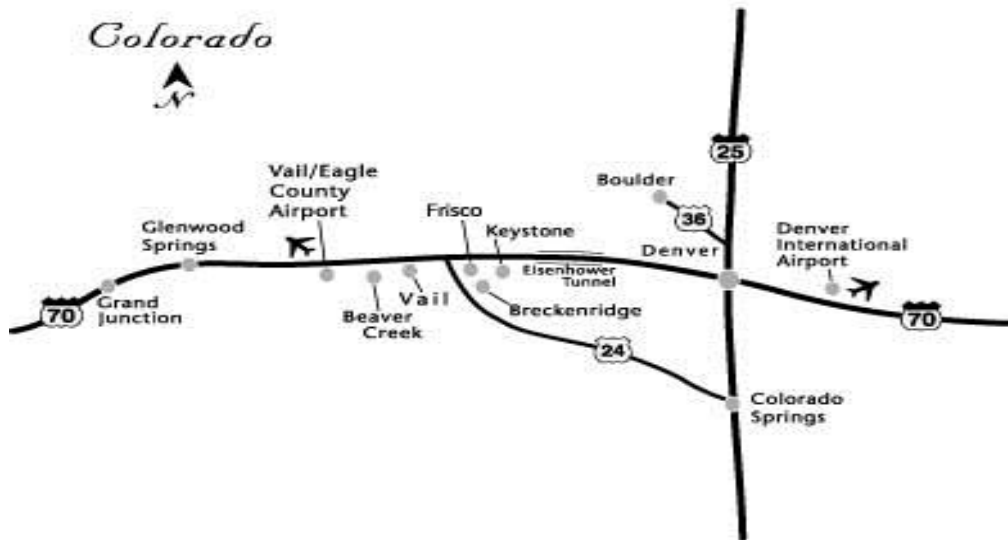

Directions to Reception Center Condominium Front Desk

ADDRESS for GPS | 21996 U.S. 6, Keystone, CO 80435

From Denver | Allow approximately 90 minutes travel time. Exit the airport on Pena Boulevard to I-70 West. Stay on I-70 West for approximately 80 miles. Go through the almost two-mile long Eisenhower tunnel. Exit the tunnel and go approximately 6 miles to exit 205 (Silverthorne-Dillon). Turn left, going under I-70 overpass, onto Highway 6 (now heading East). Go approximately 7 miles until you come to Keystone.

Condominium Front Desk: Once in Keystone, turn right at the stop light, and make an immediate right hand turn. The Condominium Front desk is located directly ahead, and parking is available in front of the main entrance, on the left hand side.