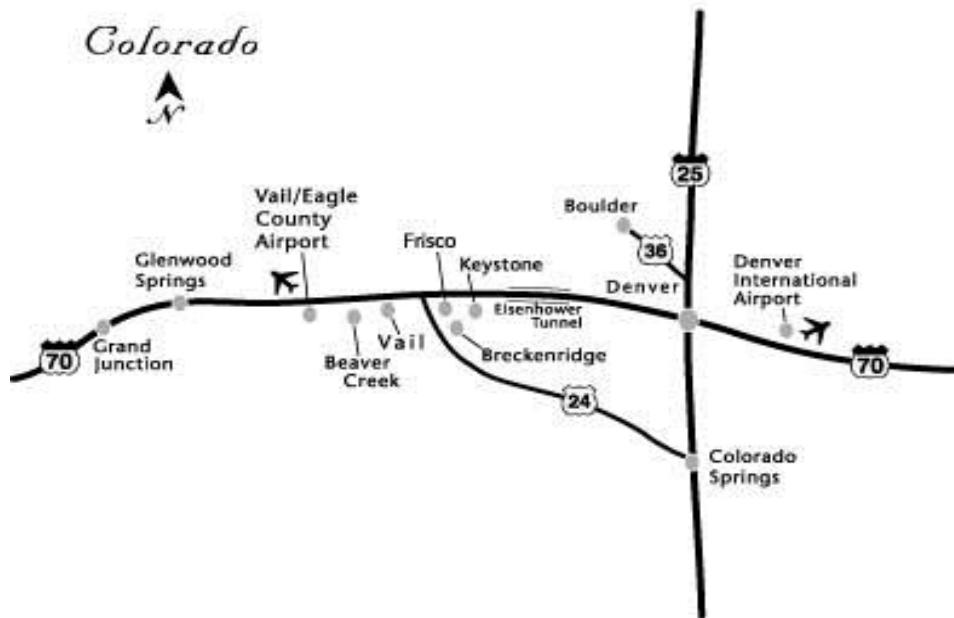

## Directions to Keystone River Course

ADDRESS for GPS | 155 River Course Drive, Keystone, CO 80435

**From Denver** | Take Interstate 70 West through the Eisenhower Tunnel to Exit 205 (Dillon/Silverthorne).

Exit and turn left on to U.S. Highway 6. Continue approximately 6 miles east on U.S. Highway 6 to Keystone Resort

Driving time is about 1.5 hours from the airport

**River Course** | The River Course at Keystone is located just off of Highway 6, about 1/4 mile east of Swan Mountain Road. Turn right at Elk Drive, right again on Elk Circle, right on River Course Drive, and follow to the clubhouse parking lot.