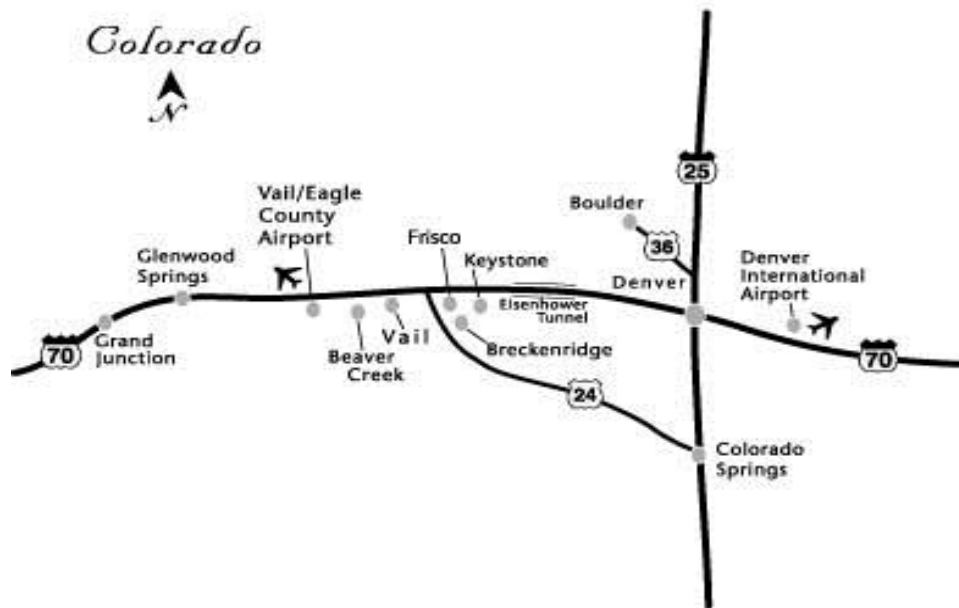

## Directions Hyatt Place Keystone

Address for GPS | 23044 U.S. Hwy 6, Keystone, CO 80435

**From Denver** | Allow approximately 90 minutes travel time. Drive west on I-70 approximately 60-80 miles. Go through the almost two-mile long Eisenhower tunnel. Exit the tunnel and go approximately 6 miles to exit 205 (Silverthorne-Dillon). Turn left, going under I-70 overpass, onto Highway 6. Go approximately 7 miles until you come to Keystone.

**Hyatt Place Keystone** | Once in Keystone, go past the traffic light and continue east on Hwy. 6. Just after mile marker 216 take a right on Raser Drive then an immediate left. Hyatt Place is a six story salmon colored hotel. Underground parking is available.