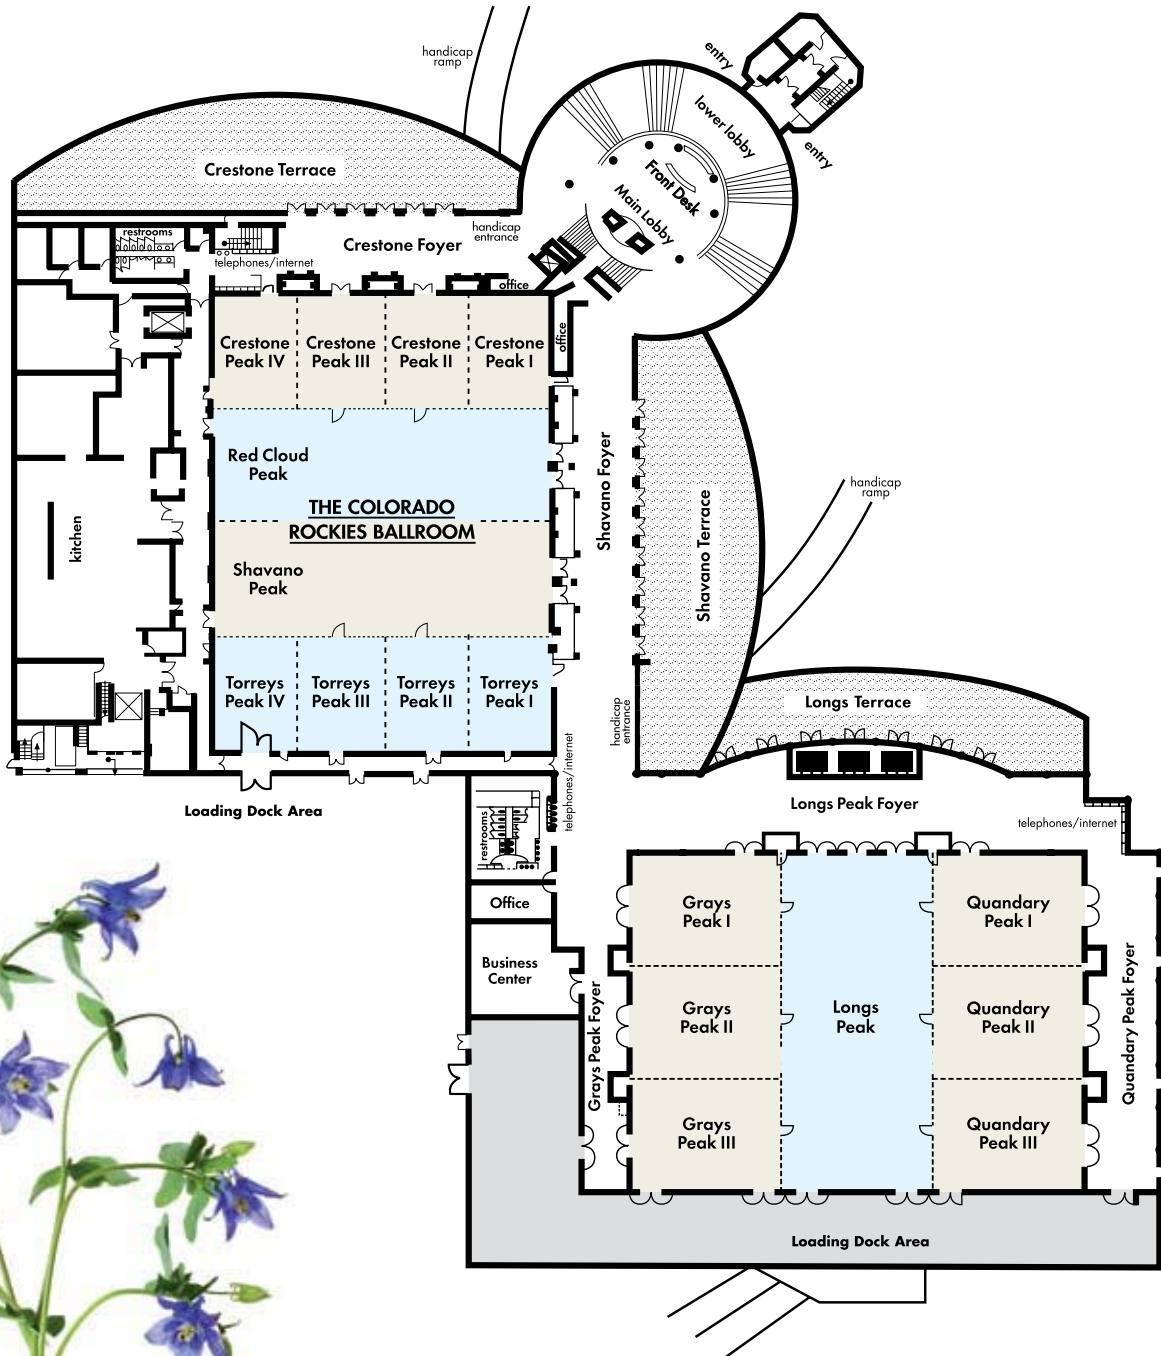

Colorado Rockies Ballroom & Columbine Room

COLORADO ROCKIES EXHIBIT CAPACITIES

8X8 BOOTHS 120 8X10 BOOTHS 104 10X10 BOOTHS 92

COLUMBINE BALLROOM EXHIBIT CAPACITIES

8X8 BOOTHS 150 8X10 BOOTHS 125 10X10 BOOTHS 100